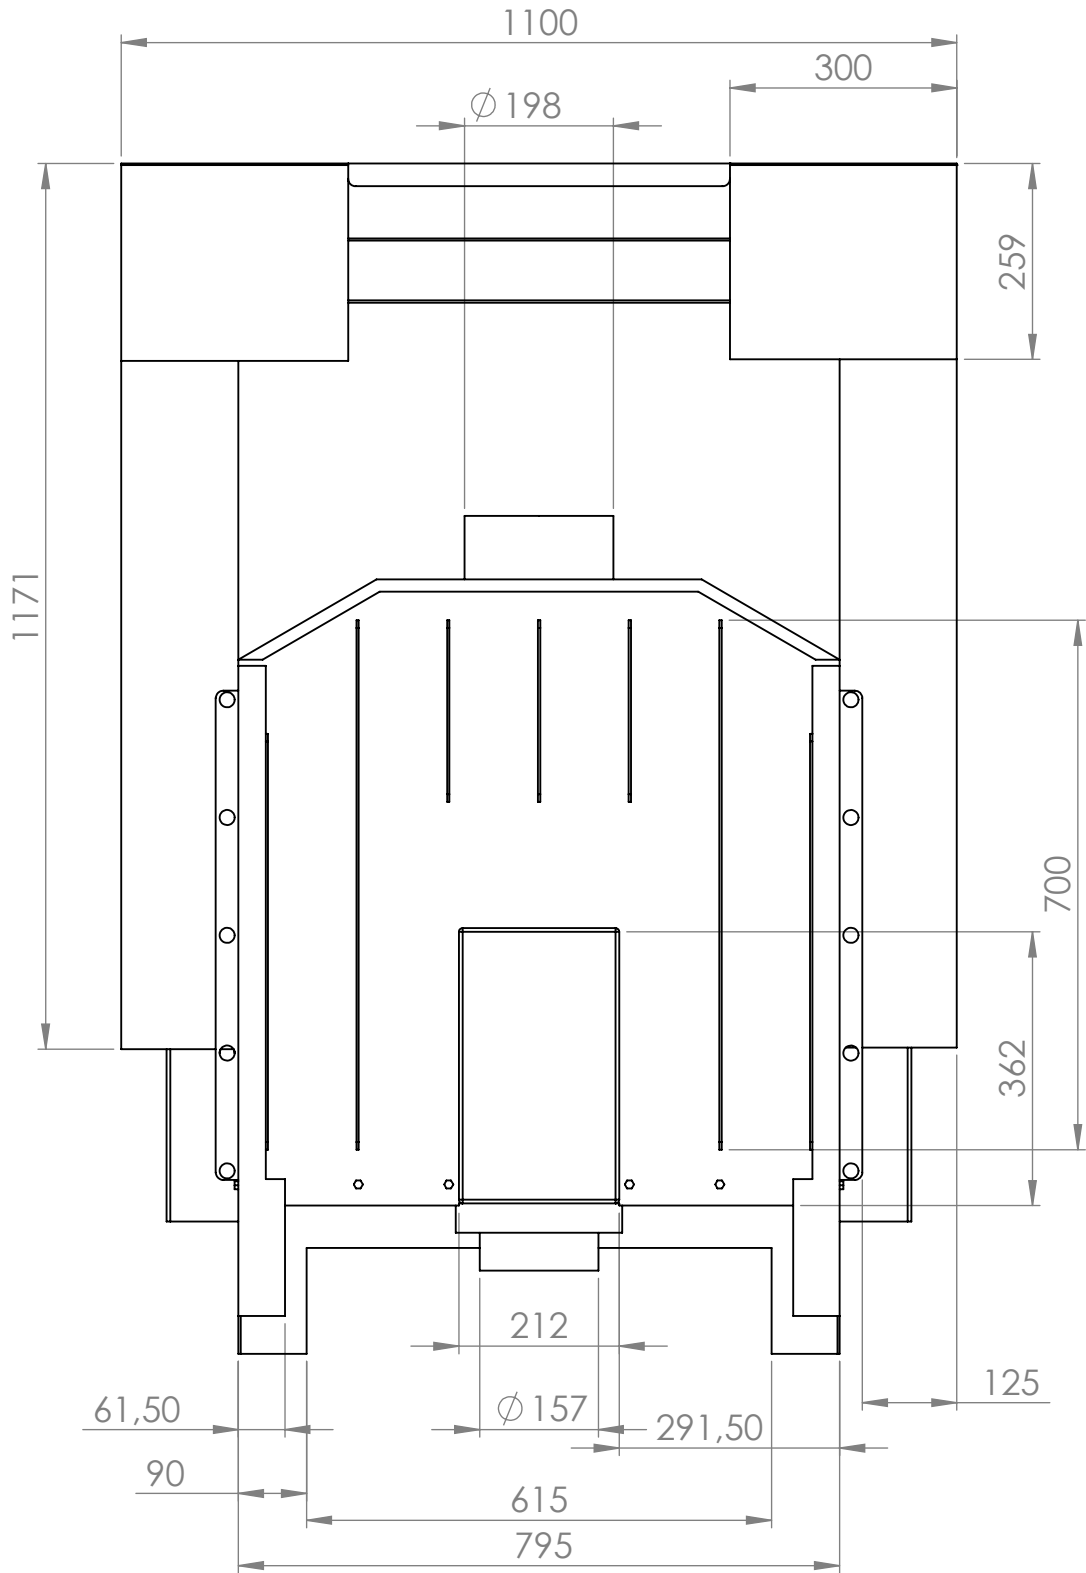

TITLE:

Laura kamin podizanje

DWG NO.

A4

SCALE:1:20

SHEET 1 OF 1

UNLESS OTHERWISE SPECIFIED:
 DIMENSIONS ARE IN MILLIMETERS
 SURFACE FINISH:
 TOLERANCES:
 LINEAR:
 ANGULAR:

FINISH:

TITLE:	
DWG NO.	
Kamin na podizanje	A4
SCALE:1:20	SHEET 1 OF 1

UNLESS OTHERWISE SPECIFIED: DIMENSIONS ARE IN MILLIMETERS SURFACE FINISH: TOLERANCES: LINEAR: ANGULAR:				FINISH:		DEBUR AND BREAK SHARP EDGES		DO NOT SCALE DRAWING		REVISION	
DRAWN				SIGNATURE		DATE		TITLE:			
CHK'D											
APPV'D											
MFG											
Q.A						MATERIAL:		DWG NO.		A4	
								Kamin na podizanje			
						WEIGHT:		SCALE:1:20		SHEET 1 OF 1	

TITLE:

DWG NO.

Kamin na podizanje

A4

SCALE:1:20

SHEET 1 OF 1

UNLESS OTHERWISE SPECIFIED:
DIMENSIONS ARE IN MILLIMETERS
SURFACE FINISH:
TOLERANCES:
LINEAR:
ANGULAR:

FINISH:

DEBUR AND
BREAK SHARP
EDGES

DO NOT SCALE DRAWING

REVISION

	NAME	SIGNATURE	DATE		
DRAWN					
CHK'D					
APPV'D					
MFG					
Q.A					
				MATERIAL:	
				WEIGHT:	

TITLE:	
DWG NO.	
Kamin na podizanje	A4
SCALE:1:20	SHEET 1 OF 1