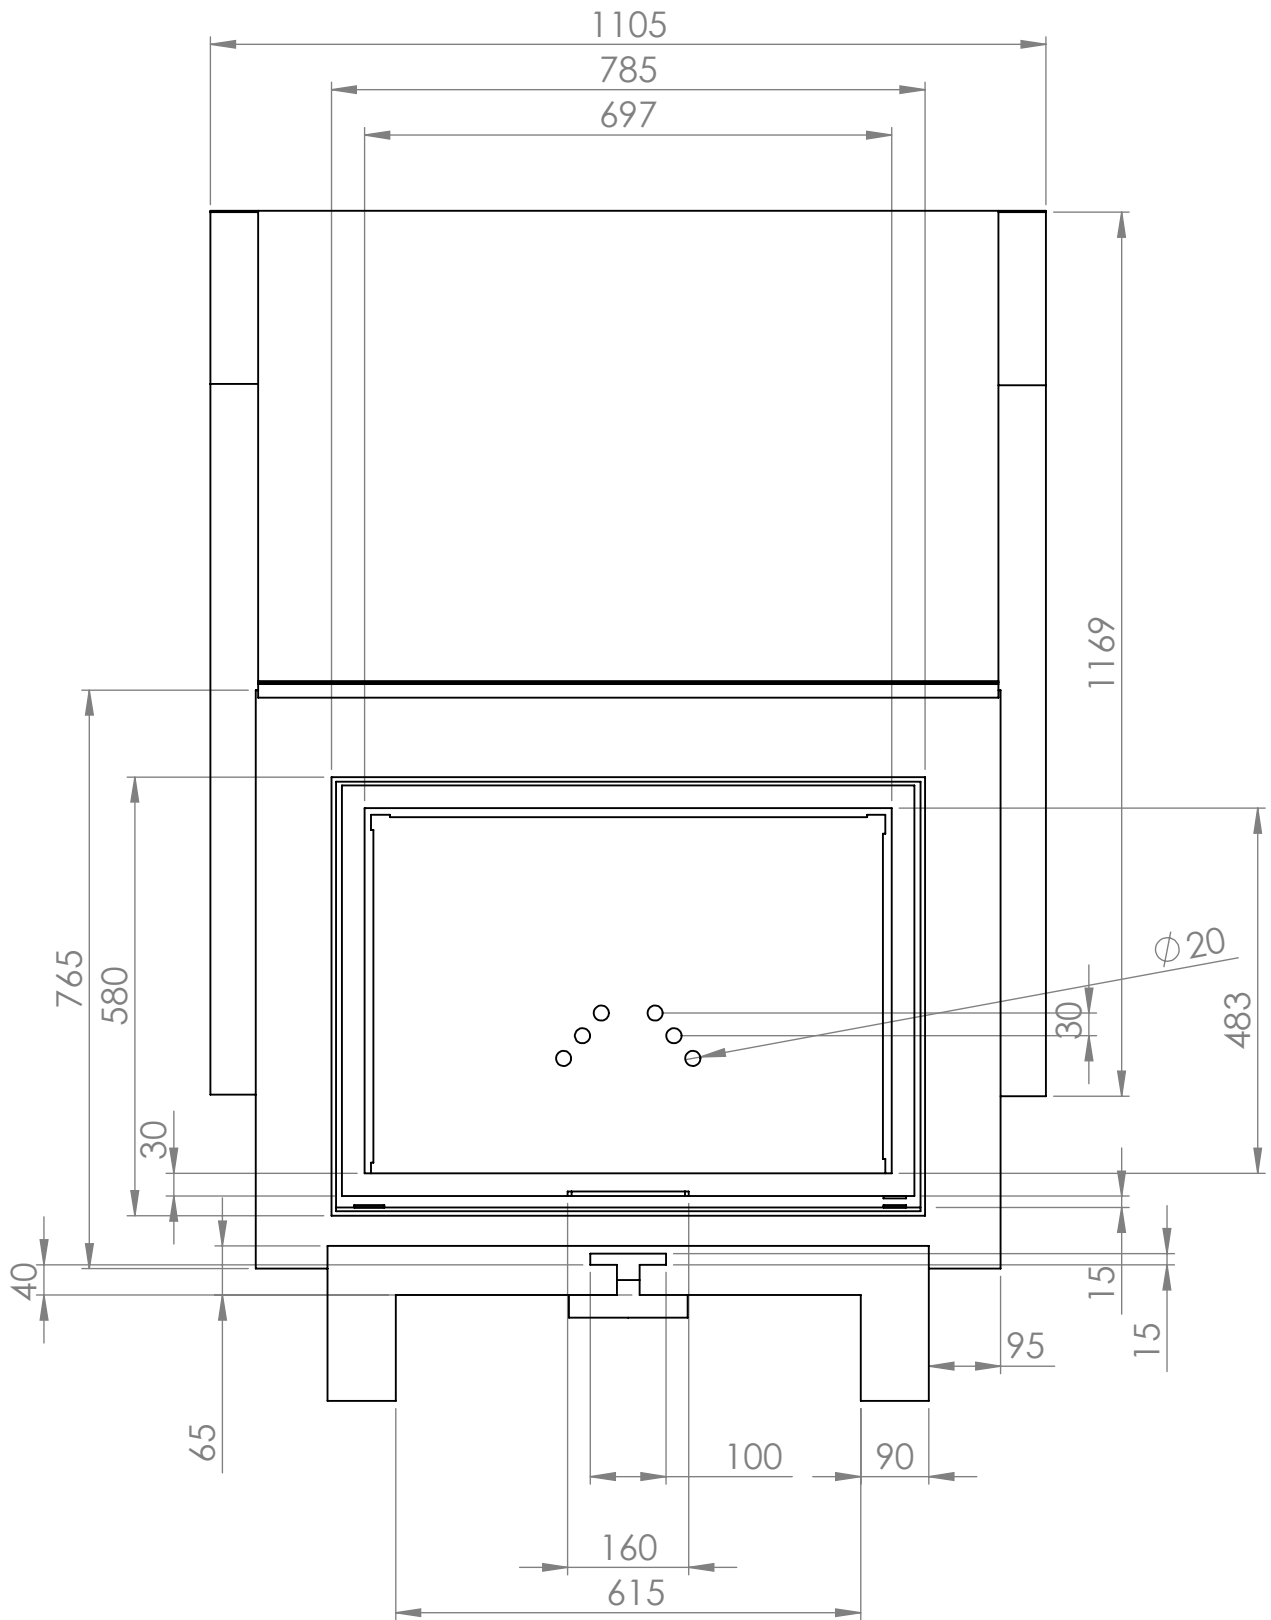

TITLE:

Laura kamin podizanje

DWG NO.

A4

SCALE:1:20

SHEET 1 OF 1

UNLESS OTHERWISE SPECIFIED:
 DIMENSIONS ARE IN MILLIMETERS
 SURFACE FINISH:
 TOLERANCES:
 LINEAR:
 ANGULAR:

FINISH:

DEBUR AND
 BREAK SHARP
 EDGES

DO NOT SCALE DRAWING

REVISION

	NAME	SIGNATURE	DATE		
DRAWN					
CHK'D					
APPV'D					
MFG					
Q.A					
				MATERIAL:	
				WEIGHT:	

TITLE:	
DWG NO.	Kamin na podizanje
SCALE:1:20	SHEET 1 OF 1
	A4

TITLE:	
DWG NO.	
Kamin na podizanje	A4
SCALE:1:20	SHEET 1 OF 1

UNLESS OTHERWISE SPECIFIED: DIMENSIONS ARE IN MILLIMETERS SURFACE FINISH: TOLERANCES: LINEAR: ANGULAR:				FINISH:		DEBUR AND BREAK SHARP EDGES		DO NOT SCALE DRAWING		REVISION	
DRAWN				SIGNATURE		DATE		TITLE:			
CHK'D											
APPV'D											
MFG											
Q.A						MATERIAL:		DWG NO.		A4	
								Kamin na podizanje			
						WEIGHT:		SCALE:1:20		SHEET 1 OF 1	

TITLE:

DWG NO.

Kamin na podizanje

A4

SCALE:1:20

SHEET 1 OF 1

UNLESS OTHERWISE SPECIFIED:
DIMENSIONS ARE IN MILLIMETERS
SURFACE FINISH:
TOLERANCES:
LINEAR:
ANGULAR:

FINISH: