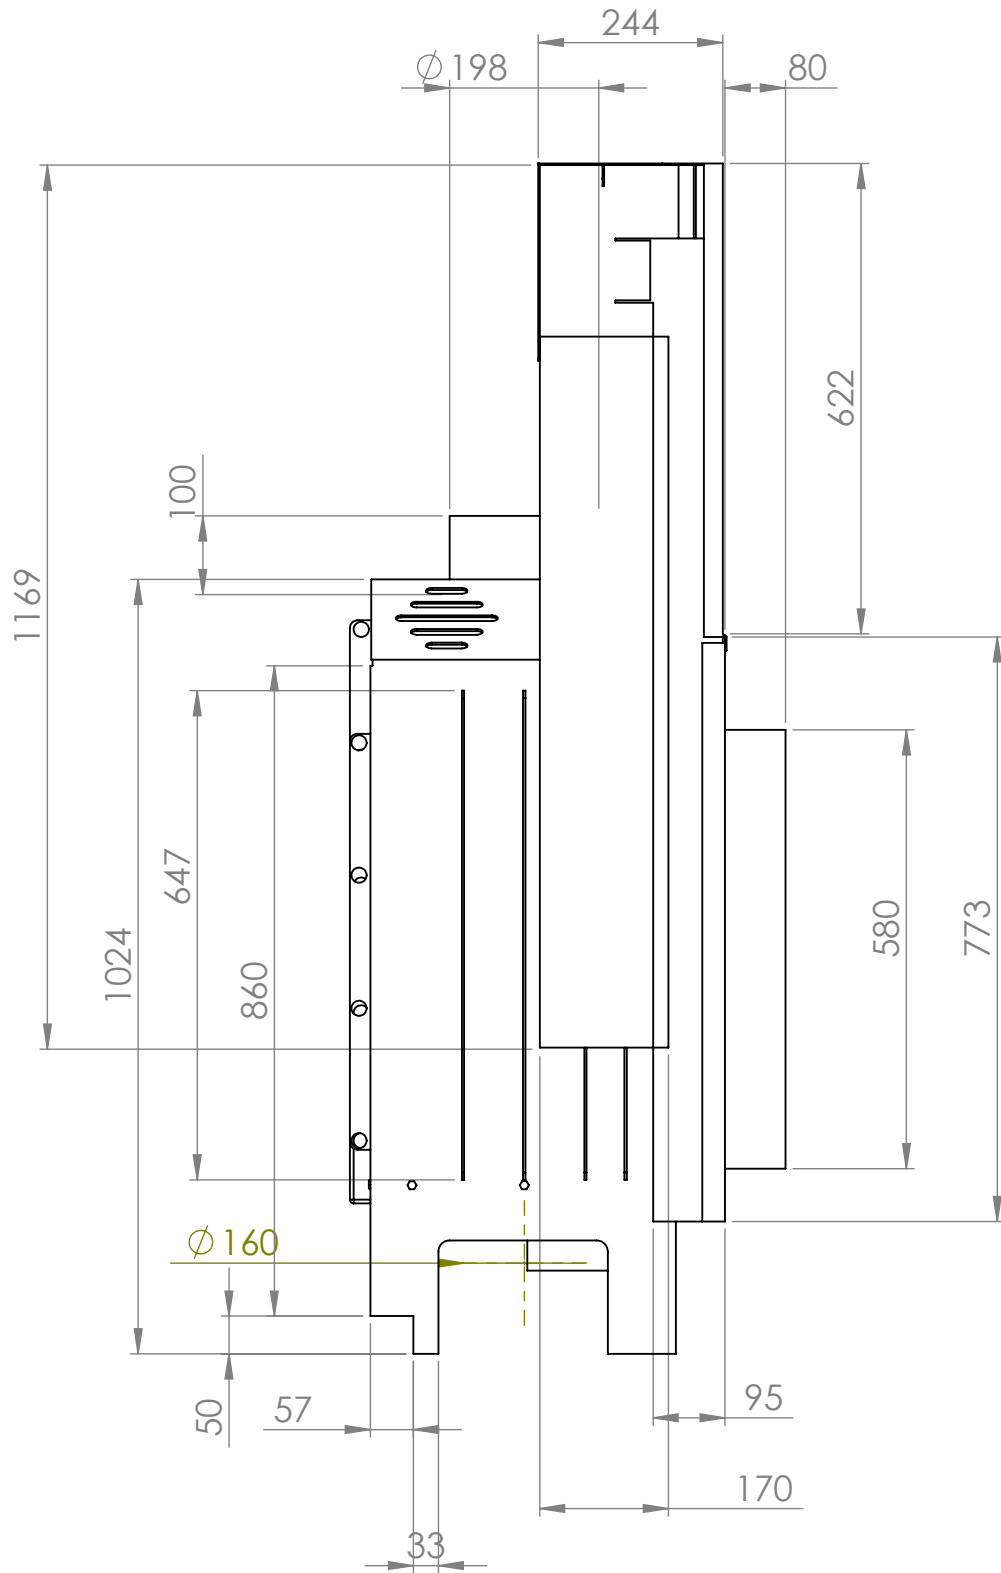

TITLE:

Laura kamin podizanje

DWG NO.

A4

SCALE:1:20

SHEET 1 OF 1

UNLESS OTHERWISE SPECIFIED:
 DIMENSIONS ARE IN MILLIMETERS
 SURFACE FINISH:
 TOLERANCES:
 LINEAR:
 ANGULAR:

FINISH:

DEBUR AND
 BREAK SHARP
 EDGES

DO NOT SCALE DRAWING

REVISION

	NAME	SIGNATURE	DATE		
DRAWN					
CHK'D					
APPV'D					
MFG					
Q.A					
				MATERIAL:	
				WEIGHT:	

TITLE:	
DWG NO.	Kamin na podizanje
SCALE:1:20	SHEET 1 OF 1
	A4

TITLE:	
DWG NO.	
Kamin na podizanje	A4
SCALE:1:20	SHEET 1 OF 1

UNLESS OTHERWISE SPECIFIED: DIMENSIONS ARE IN MILLIMETERS SURFACE FINISH: TOLERANCES: LINEAR: ANGULAR:				FINISH:		DEBUR AND BREAK SHARP EDGES		DO NOT SCALE DRAWING		REVISION	
DRAWN				SIGNATURE		DATE		TITLE:			
CHK'D											
APPV'D											
MFG											
Q.A						MATERIAL:		DWG NO.		A4	
								Kamin na podizanje			
						WEIGHT:		SCALE:1:20		SHEET 1 OF 1	

TITLE:

DWG NO.

Kamin na podizanje

A4

SCALE:1:20

SHEET 1 OF 1

UNLESS OTHERWISE SPECIFIED:
DIMENSIONS ARE IN MILLIMETERS
SURFACE FINISH:
TOLERANCES:
LINEAR:
ANGULAR:

FINISH: