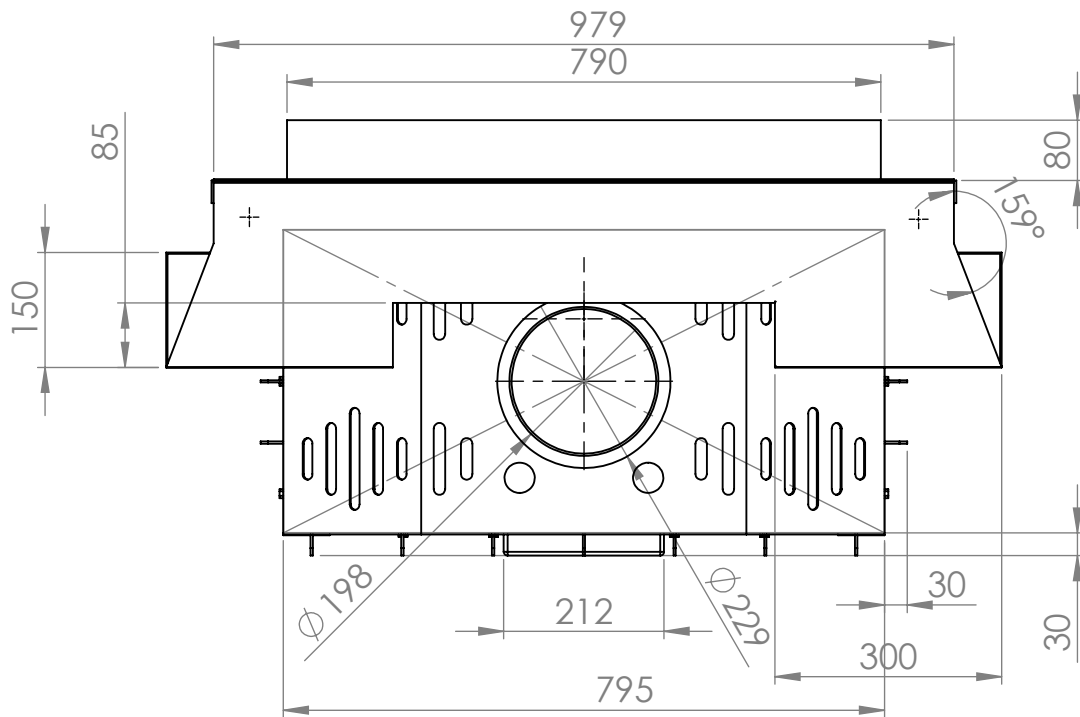

TITLE:

Laura kamin podizanje

DWG NO.

A4

SCALE:1:20

SHEET 1 OF 1

UNLESS OTHERWISE SPECIFIED:
 DIMENSIONS ARE IN MILLIMETERS
 SURFACE FINISH:
 TOLERANCES:
 LINEAR:
 ANGULAR:

FINISH:

TITLE:	
DWG NO.	
Kamin na podizanje	A4
SCALE:1:20	SHEET 1 OF 1

UNLESS OTHERWISE SPECIFIED: DIMENSIONS ARE IN MILLIMETERS SURFACE FINISH: TOLERANCES: LINEAR: ANGULAR:				FINISH:		DEBUR AND BREAK SHARP EDGES		DO NOT SCALE DRAWING		REVISION	
DRAWN				SIGNATURE		DATE		TITLE:			
CHK'D											
APPV'D											
MFG											
Q.A						MATERIAL:		DWG NO.		A4	
								Kamin na podizanje			
						WEIGHT:		SCALE:1:20		SHEET 1 OF 1	

TITLE:

DWG NO.

Kamin na podizanje

A4

SCALE:1:20

SHEET 1 OF 1

UNLESS OTHERWISE SPECIFIED:
DIMENSIONS ARE IN MILLIMETERS
SURFACE FINISH:
TOLERANCES:
LINEAR:
ANGULAR:

FINISH: