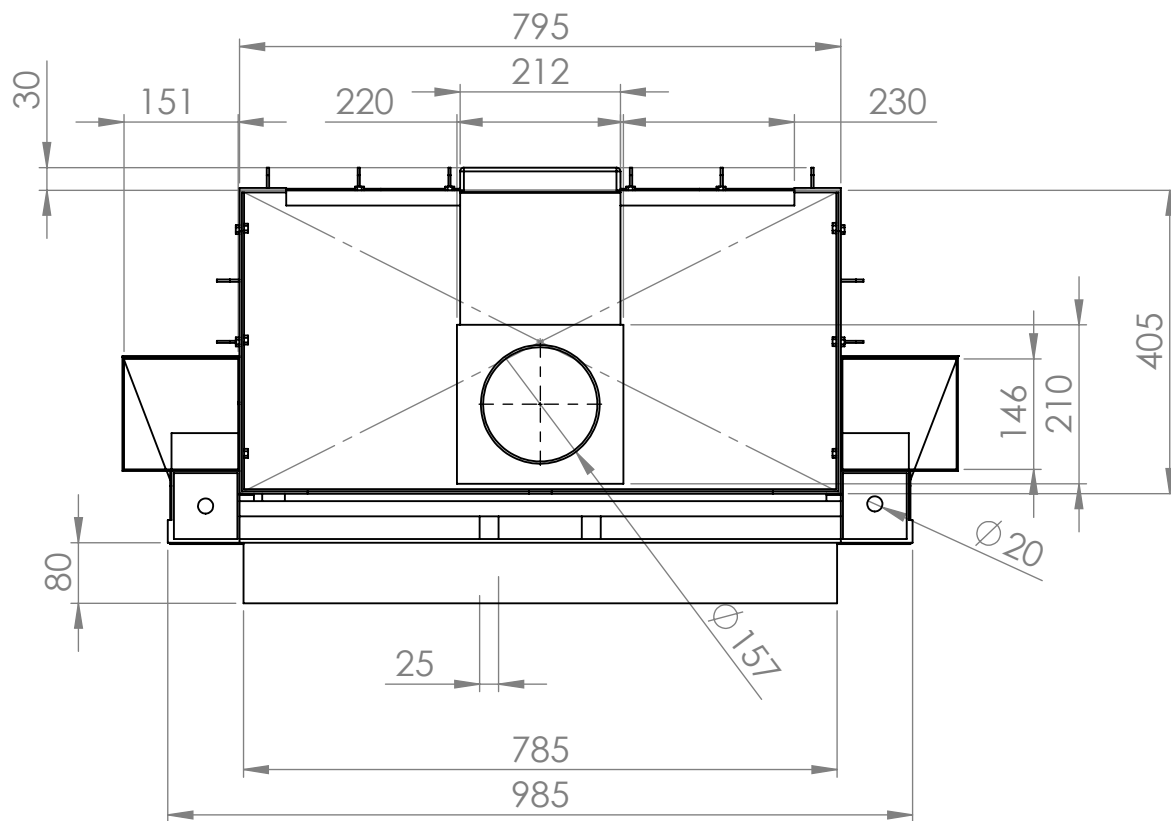

TITLE:

Laura kamin podizanje

DWG NO.

A4

SCALE:1:20

SHEET 1 OF 1

UNLESS OTHERWISE SPECIFIED:
 DIMENSIONS ARE IN MILLIMETERS
 SURFACE FINISH:
 TOLERANCES:
 LINEAR:
 ANGULAR:

FINISH:

TITLE:	
DWG NO.	
Kamin na podizanje	A4
SCALE:1:20	SHEET 1 OF 1

UNLESS OTHERWISE SPECIFIED: DIMENSIONS ARE IN MILLIMETERS SURFACE FINISH: TOLERANCES: LINEAR: ANGULAR:				FINISH:		DEBUR AND BREAK SHARP EDGES		DO NOT SCALE DRAWING		REVISION	
DRAWN				SIGNATURE		DATE		TITLE:			
CHK'D											
APPV'D											
MFG											
Q.A						MATERIAL:		DWG NO.		A4	
								Kamin na podizanje			
						WEIGHT:		SCALE:1:20		SHEET 1 OF 1	

TITLE:

DWG NO.

Kamin na podizanje

A4

SCALE:1:20

SHEET 1 OF 1

UNLESS OTHERWISE SPECIFIED:
DIMENSIONS ARE IN MILLIMETERS
SURFACE FINISH:
TOLERANCES:
LINEAR:
ANGULAR:

FINISH: